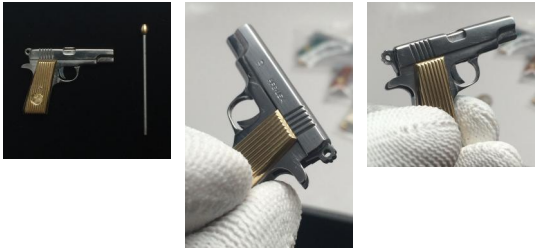

COLT 1911-2mm Pinfire Gun USA's Polished Steel Pistol

\$598.90

Pinfire Guns USA 2mm Polished Stainless Steel Colt 1911 w/ Custom Grips

This is our newest, and coolest Polished Stainless Steel 2mm pinfire gun-a COLT 1911* tribute in miniature 2mm Pinfire!

Each limited and numbered - only 20 total made (half of the bodies are in Polished Steel & half Gold Plated-see that listing for those). Even more unique, only a few with each grip style.

If desiring a polished steel body, choose your grips from the list below and be sure to add that choice to the comments of your order (or just shoot us an email at info@PinfireGuns.com). If there are any questions on grip from our perspective, rest assured we will reach out to you to confirm.

EXCLUSIVELY offered by us at Pinfire Guns USA - all have been hand-crafted by master craftsman Rosen!

You'll also get a custom made push rod made of steel, with a brass head and a leatherette case included with your gun. These have through barrels and in addition to firing 2mm pinfire blanks, they can also fire 2mm pinfire live rounds: either the premade (flat-top) version or those home-made with a 2mm pinfire blank and lead ball.

Below is a Complete List of ALL of our Colt 1911 Guns 1-18
PINFIRE GUNS USA COLT 1911

#1 - **SOLD** Polish Stainless Steel Frame, with 24K Gold-plated brass grips, with a finely detailed, matching 24K gold-plated, miniature Colt emblem on the right side grip.