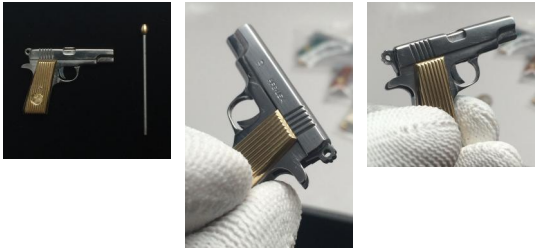

## COLT 1911-2mm Pinfire Gun USA's Polished Steel Pistol

**\$698.90**

### Pinfire Guns USA 2mm Polished Stainless Steel Colt 1911 w/ Custom Grips

**This is our newest, and coolest Polished Stainless Steel 2mm pinfire gun-a COLT 1911\* tribute in miniature 2mm Pinfire!**

**ONLY 2 LEFT**

Each limited and numbered - only 20 total made (half of the bodies are in Polished Steel & half Gold Plated-see that listing for those). Even more unique, only a few with each grip style.

If desiring a polished steel body, choose your grips from the list below and be sure to add that choice to the comments of your order (or just shoot us an email at info@PinfireGuns.com). If there are any questions on grip from our perspective, rest assured we will reach out to you to confirm.

***EXCLUSIVELY offered by us at Pinfire Guns USA*** - all have been hand-crafted by master craftsman Rosen!

You'll also get a custom made push rod made of steel, with a brass head and a leatherette case included with your gun. These have through barrels and in addition to firing 2mm pinfire blanks, they can also fire 2mm pinfire live rounds: either the premade (flat-top) version or those home-made with a 2mm pinfire blank and lead ball.