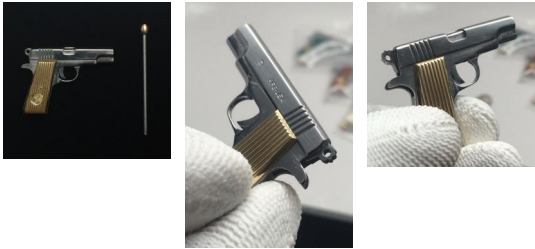

COLT 1911-2mm Pinfire Gun USA's Polished Steel Pistol

\$698.90

Pinfire Guns USA 2mm Polished Stainless Steel Colt 1911 w/ Custom Grips

This is our newest, and coolest Polished Stainless Steel 2mm pinfire gun-a COLT 1911* tribute in miniature 2mm Pinfire!

ONLY 2 LEFT

Each limited and numbered - only 20 total made (half of the bodies are in Polished Steel & half Gold Plated-see that listing for those). Even more unique, only a few with each grip style.

If desiring a polished steel body, choose your grips from the list below and be sure to add that choice to the comments of your order (or just shoot us an email at info@PinfireGuns.com). If there are any questions on grip from our perspective, rest assured we will reach out to you to confirm.

EXCLUSIVELY offered by us at Pinfire Guns USA - all have been hand-crafted by master craftsman Rosen!

You'll also get a custom made push rod made of steel, with a brass head and a leatherette case included with your gun. These have through barrels and in addition to firing 2mm pinfire blanks, they can also fire 2mm pinfire live rounds: either the premade (flat-top) version or those home-made with a 2mm pinfire blank and lead ball.

Below is a Complete List of ALL of our Colt 1911 Guns 1-18
PINFIRE GUNS USA COLT 1911

#1 - **SOLD** - Polish Stainless Steel Frame, with 24K Gold-plated brass grips, with a finely detailed, matching 24K gold-plated, miniature Colt emblem on the right side grip.